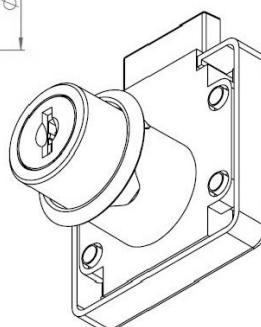

PRODUCT SHEET

Description:

Rim Lock MIC850, $\varnothing 19 \times 26$ mm, Body Only, #J11+#J12, Drawer, NPL, Blue Plastic Plug For Protection & Quick Fixing

Item number:

14.01.076-0

Units	Box	Carton	HS Code	Barcode
Pcs.	24	48	8301300000	
				5704866032643