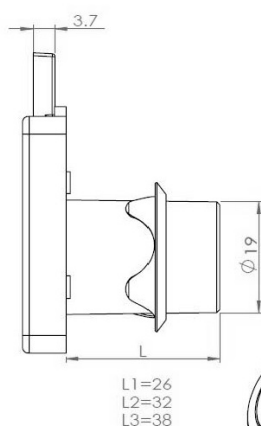

PRODUCT SHEET

Description:

Rim Lock MIC850, $\varnothing 19 \times 26$ mm, Body Only, #J11+#J12, Drawer, NPL, Blue Plastic Plug For Protection & Quick Fixing

Item number:

14.01.076-0

Units	Box	Carton	HS Code	Barcode
Pcs.	24	48	8301300000	
				5704866032643