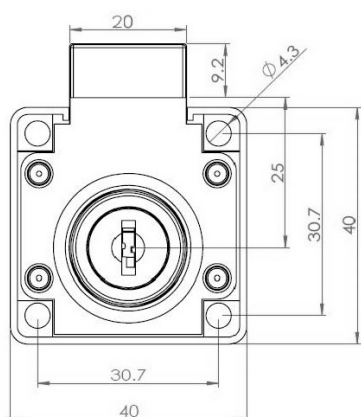

PRODUCT SHEET

Description:

Rim Lock MIC850, $\varnothing 19 \times 26$ mm, Body Only, #J11+#J12, Drawer, NPL, Blue Plastic Plug For Protection & Quick Fixing

Item number:

14.01.076-0

Units	Box	Carton	HS Code	Barcode
Pcs.	24	48	8301300000	
				5704866032643